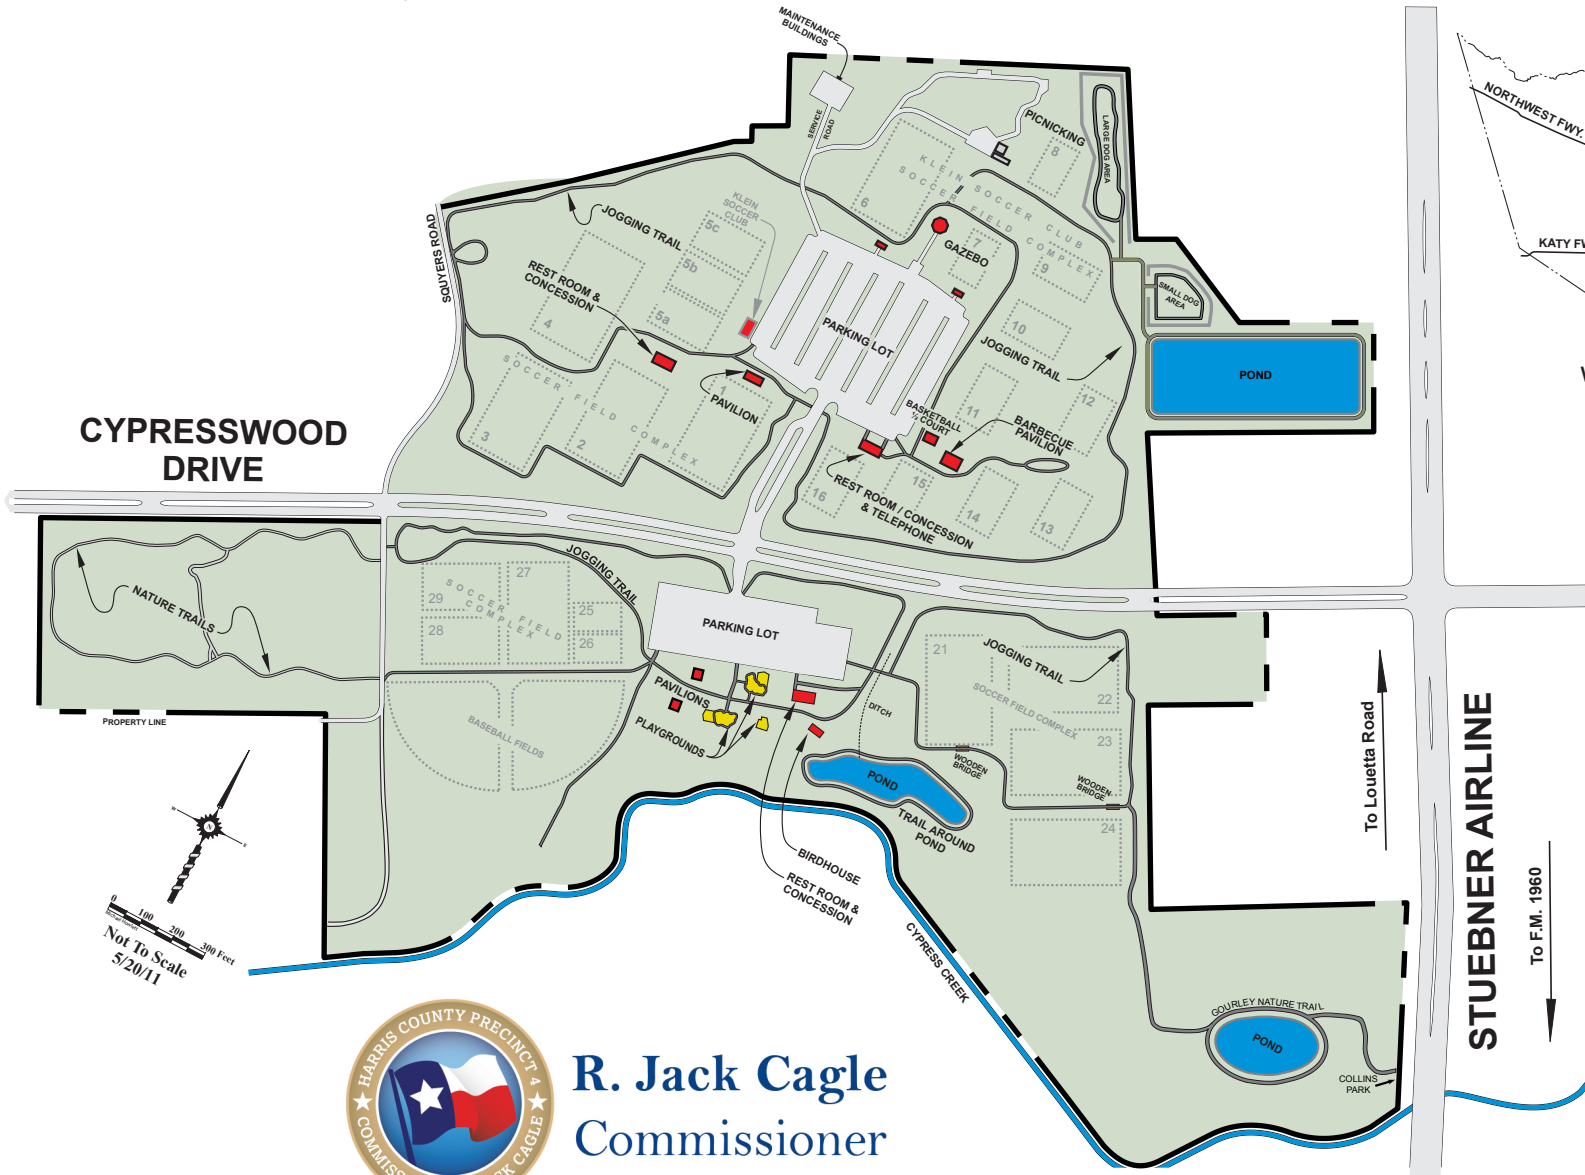

ELIZABETH KAISER MEYER PARK 7700 CYPRESSWOOD DRIVE SPRING, TX 77379

INSET MAP
Not To Scale

VICINITY MAP
Not To Scale

R. Jack Cagle
Commissioner