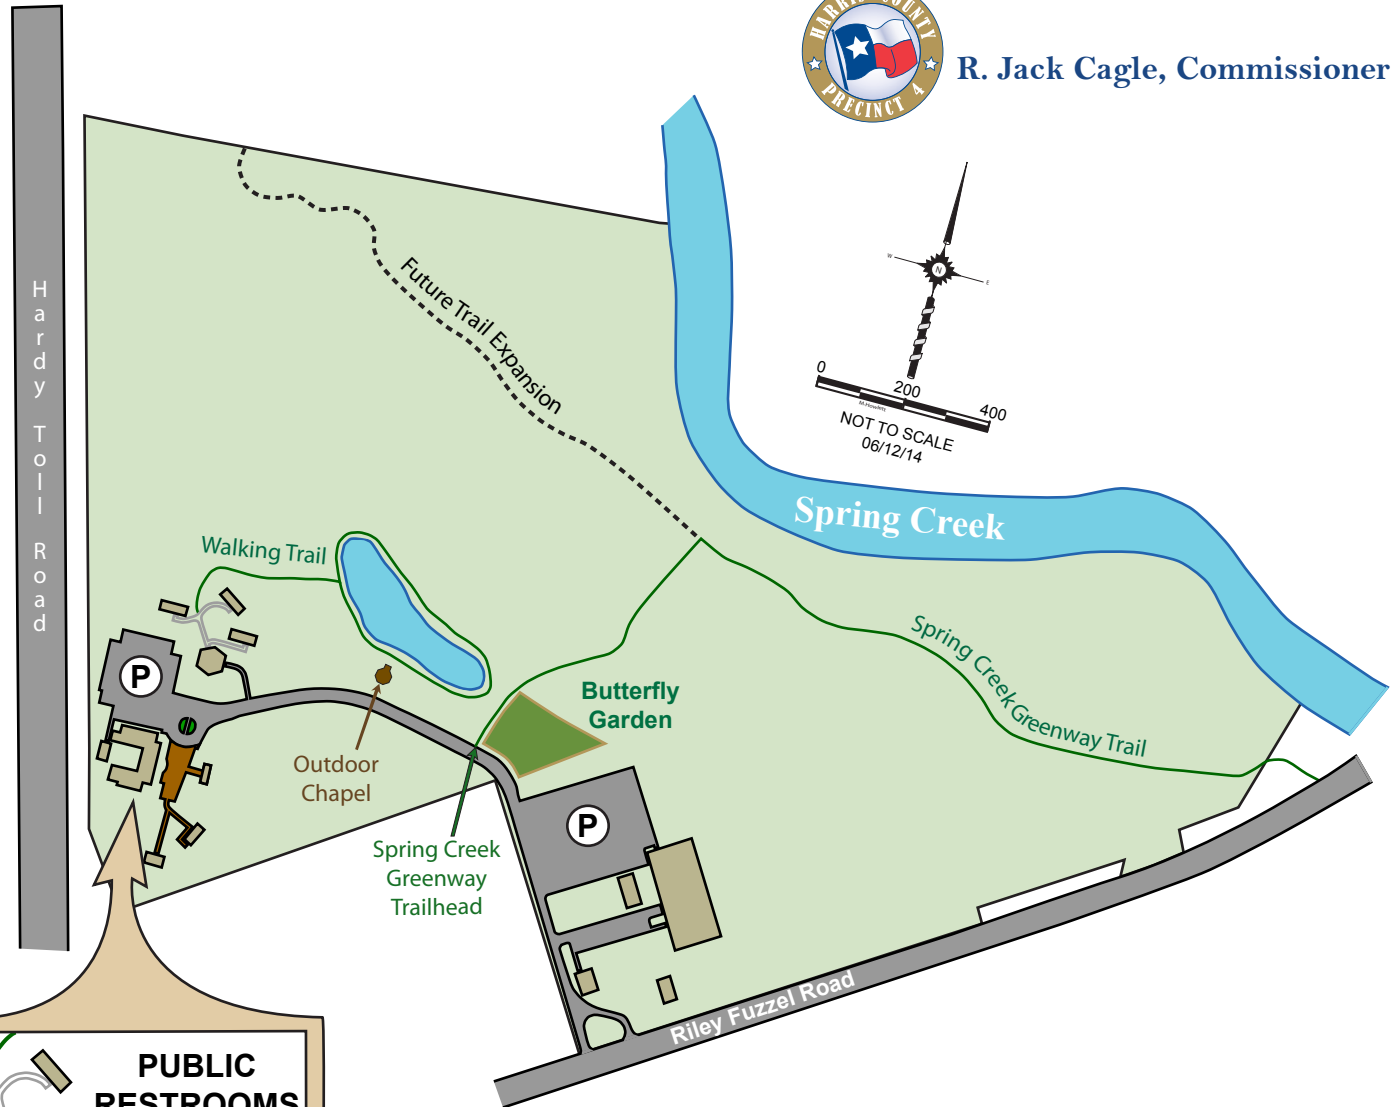

R. Jack Cagle, Commissioner

INSET MAP NOT TO SCALE

HARRIS COUNTY VICINITY MAP Not To Scale

**DENNIS JOHNSTON PARK
& BIG STONE LODGE
709 RILEY FUZZEL ROAD
SPRING, TX 77373
281-353-8100**