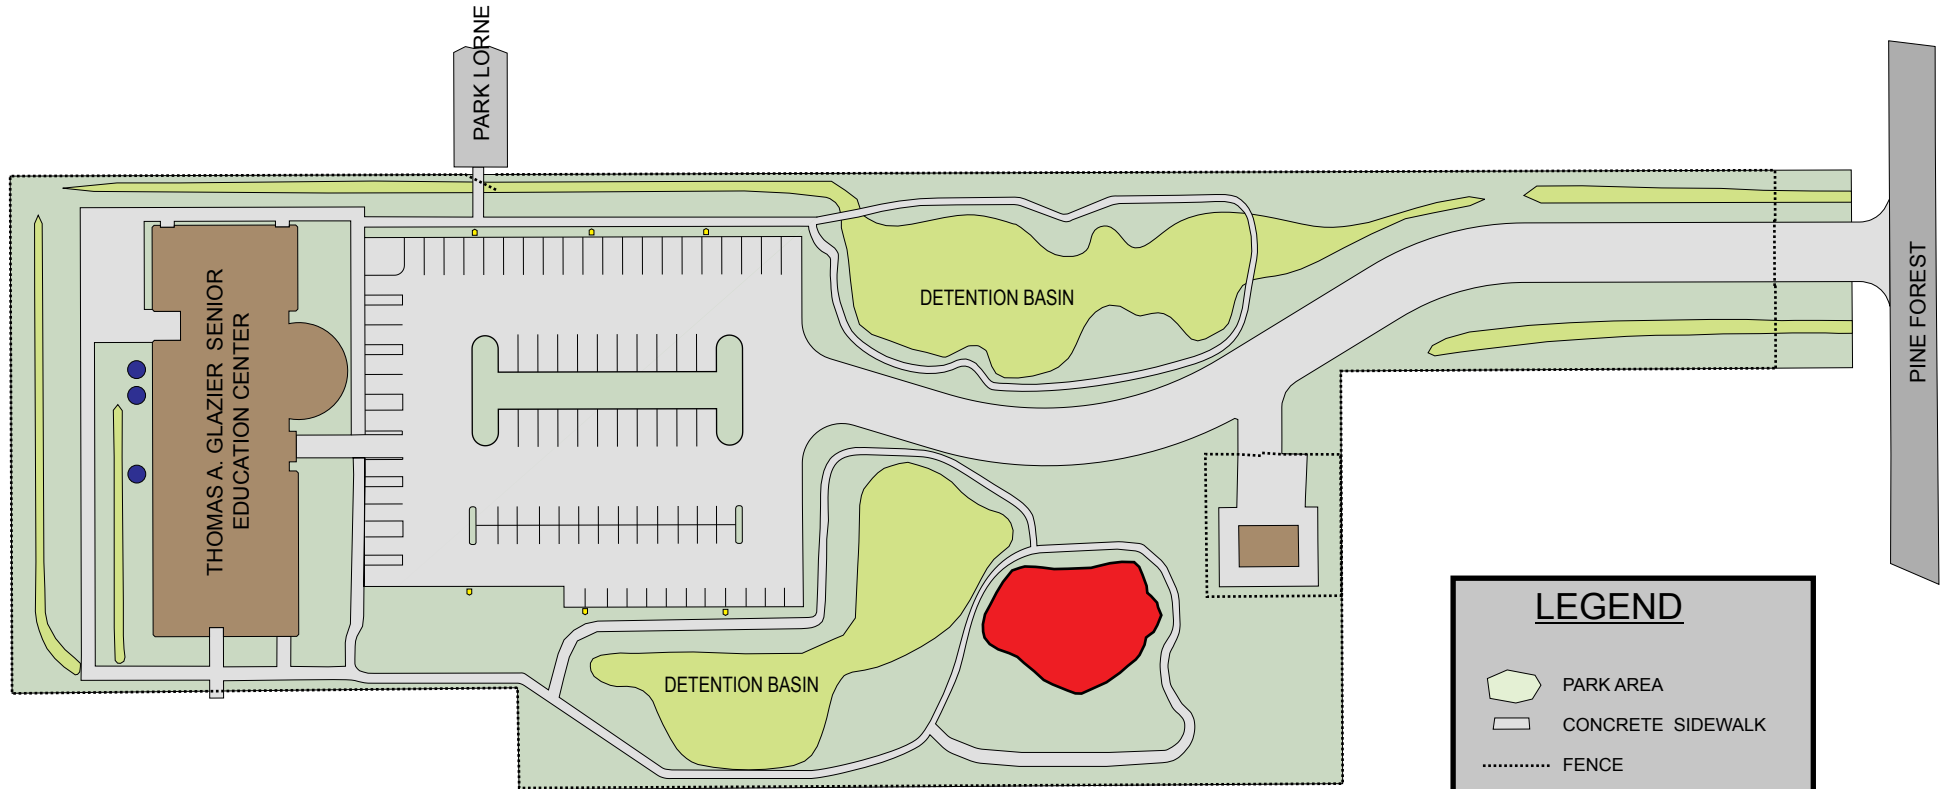

THOMAS A. GLAZIER SENIOR EDUCATION CENTER PARK

16600 PINE FOREST

5.07 Acres | .38 Miles Concrete Trail

Phone Number: 281-353-8100

LEGEND

- PARK AREA
- CONCRETE SIDEWALK
- FENCE
- PLAYGROUND
- UNDERGROUND SISTERNs