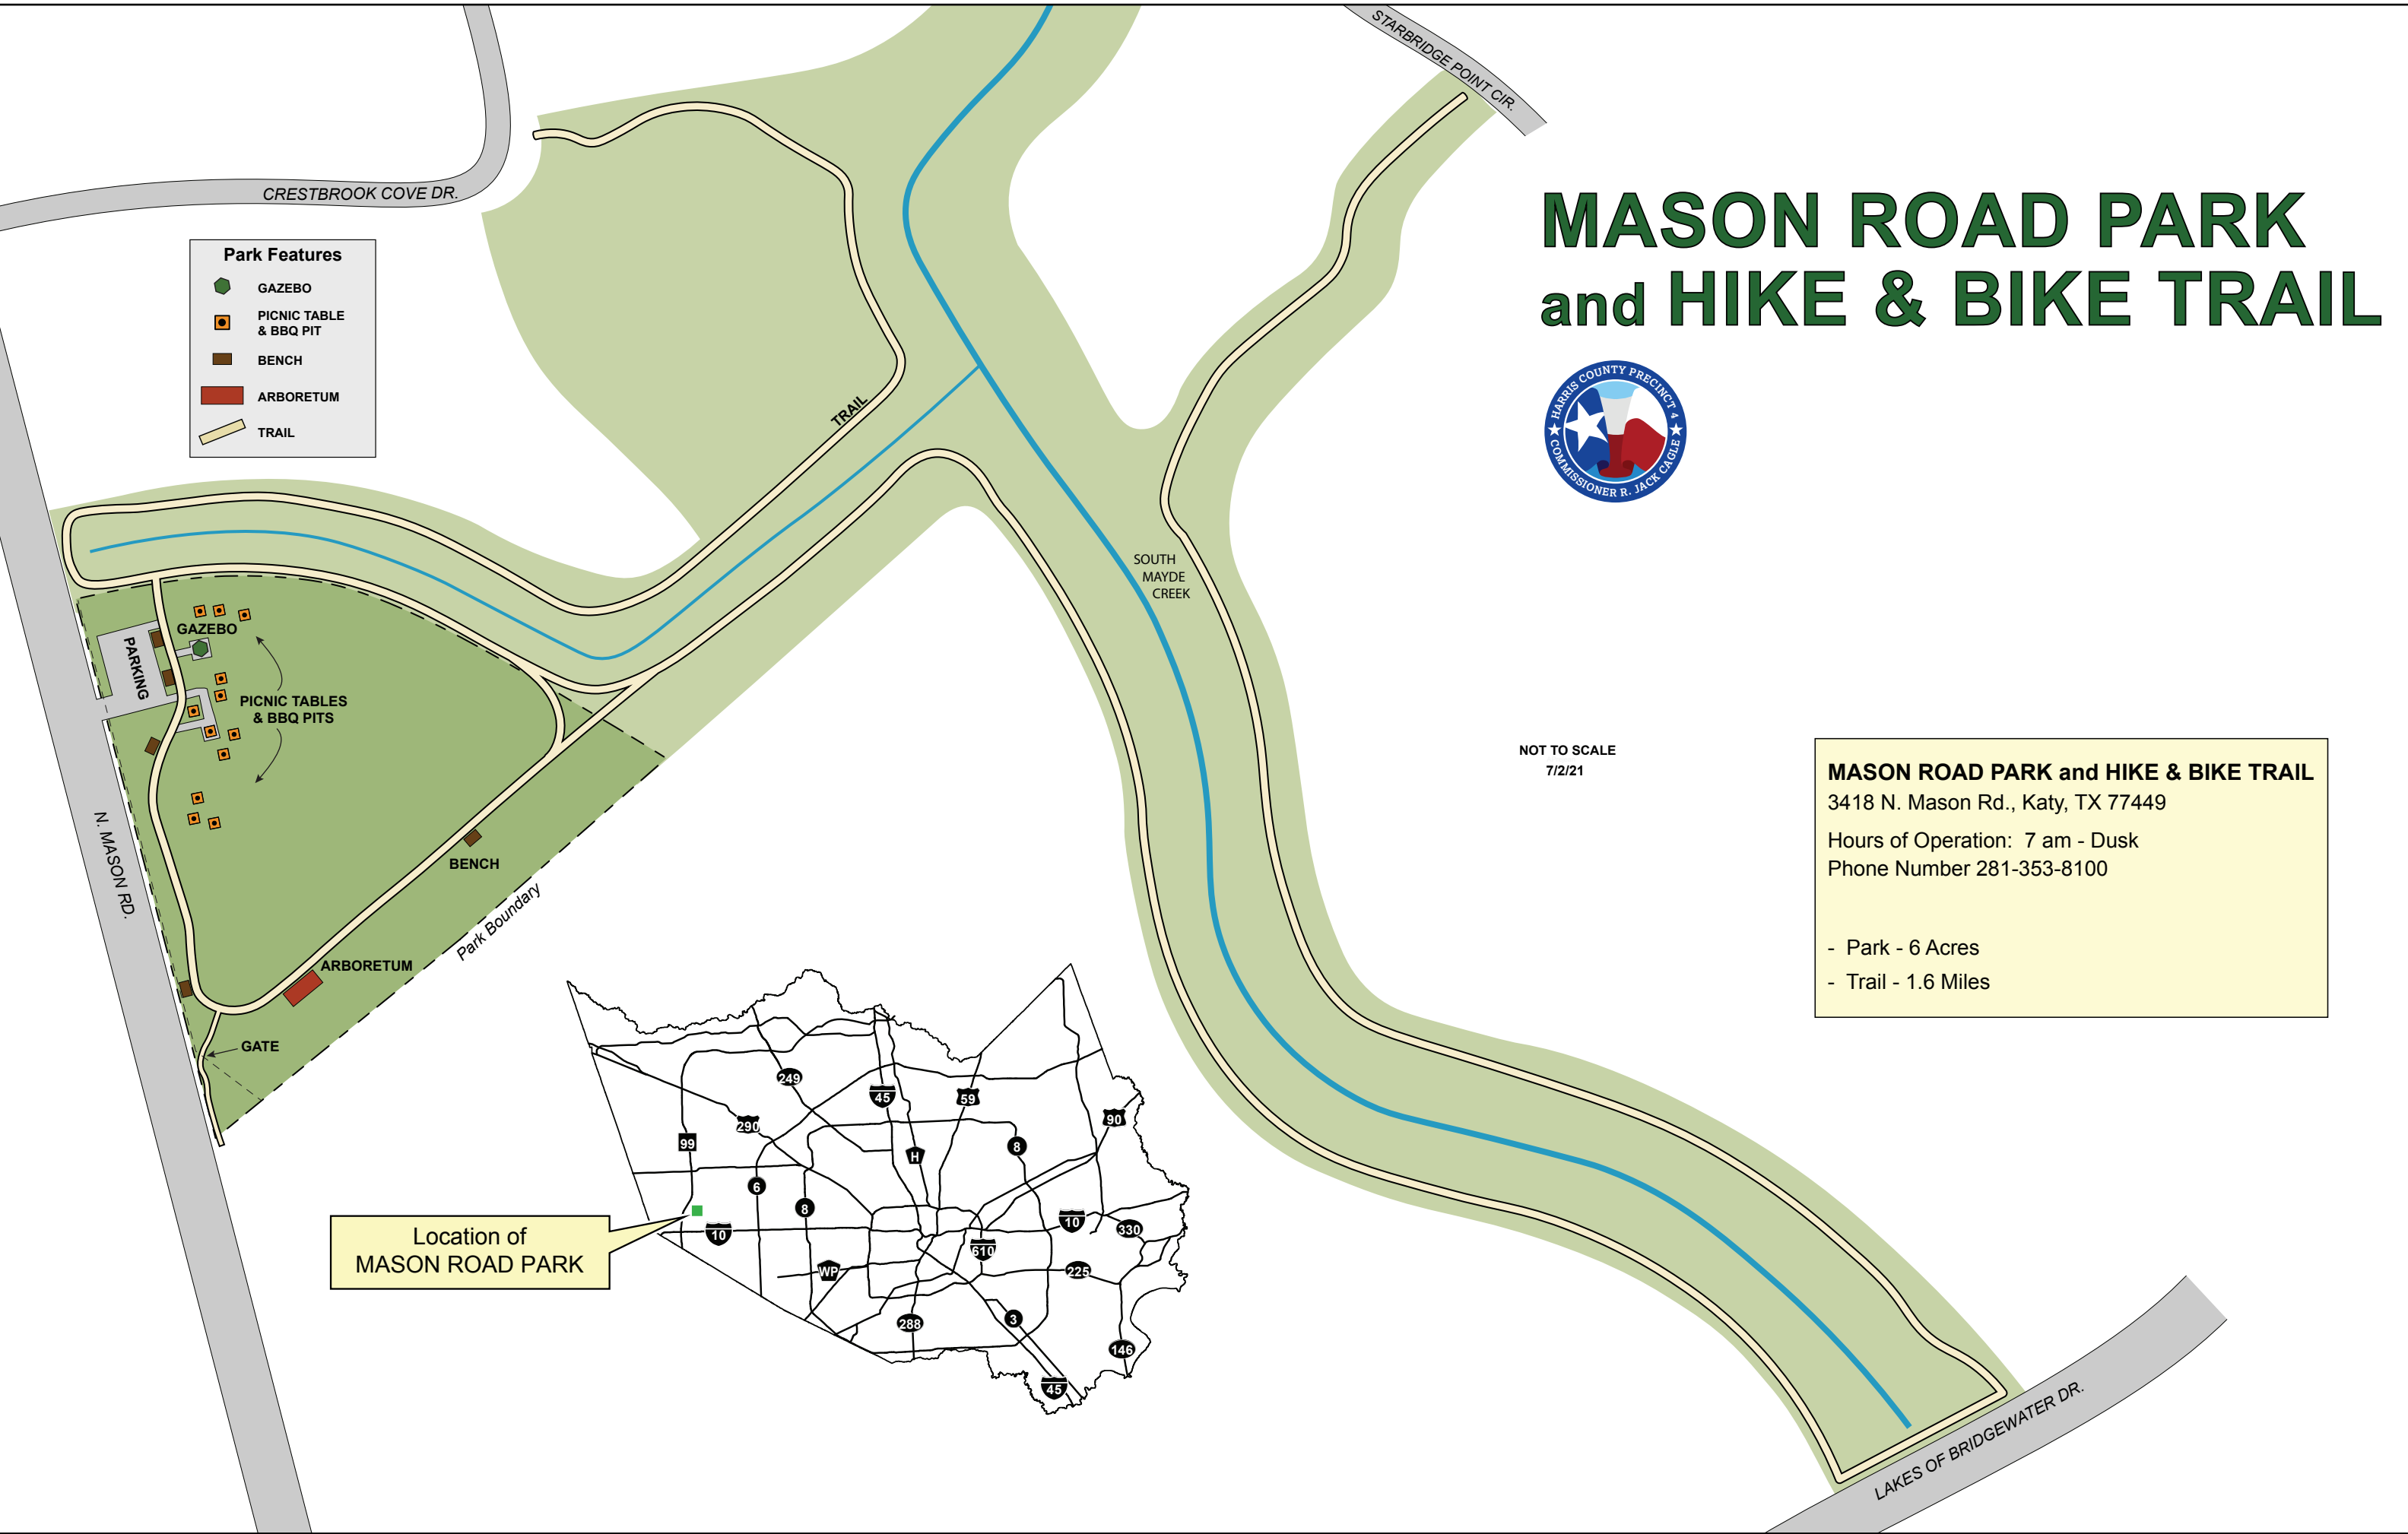

MASON ROAD PARK and HIKE & BIKE TRAIL

- Park Features**
- GAZEBO
 - PICNIC TABLE & BBQ PIT
 - BENCH
 - ARBORETUM
 - TRAIL

NOT TO SCALE
7/2/21

MASON ROAD PARK and HIKE & BIKE TRAIL
 3418 N. Mason Rd., Katy, TX 77449
 Hours of Operation: 7 am - Dusk
 Phone Number 281-353-8100

- Park - 6 Acres
- Trail - 1.6 Miles

Location of
MASON ROAD PARK