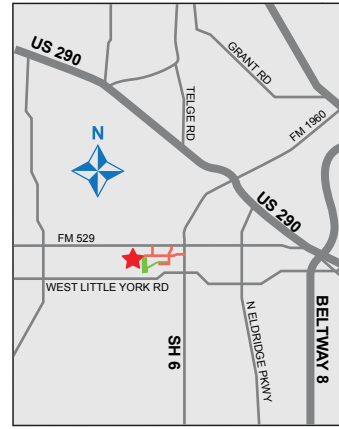

MUD 257 PARK

16502 Smithstone Drive, Houston, TX 77084
www.hcp4.net/MUD257
281-353-8100

0.2 MILES TO FMS29
0.5 MILES TO HWY 6

SMITHSTONE DR.

SOMMERALL

0.5 MILE TRAIL LOOP

0.9 MILE TRAIL LOOP

Langham Creek

LEGEND

- Picnic Area
- Parking
- Paved Trail