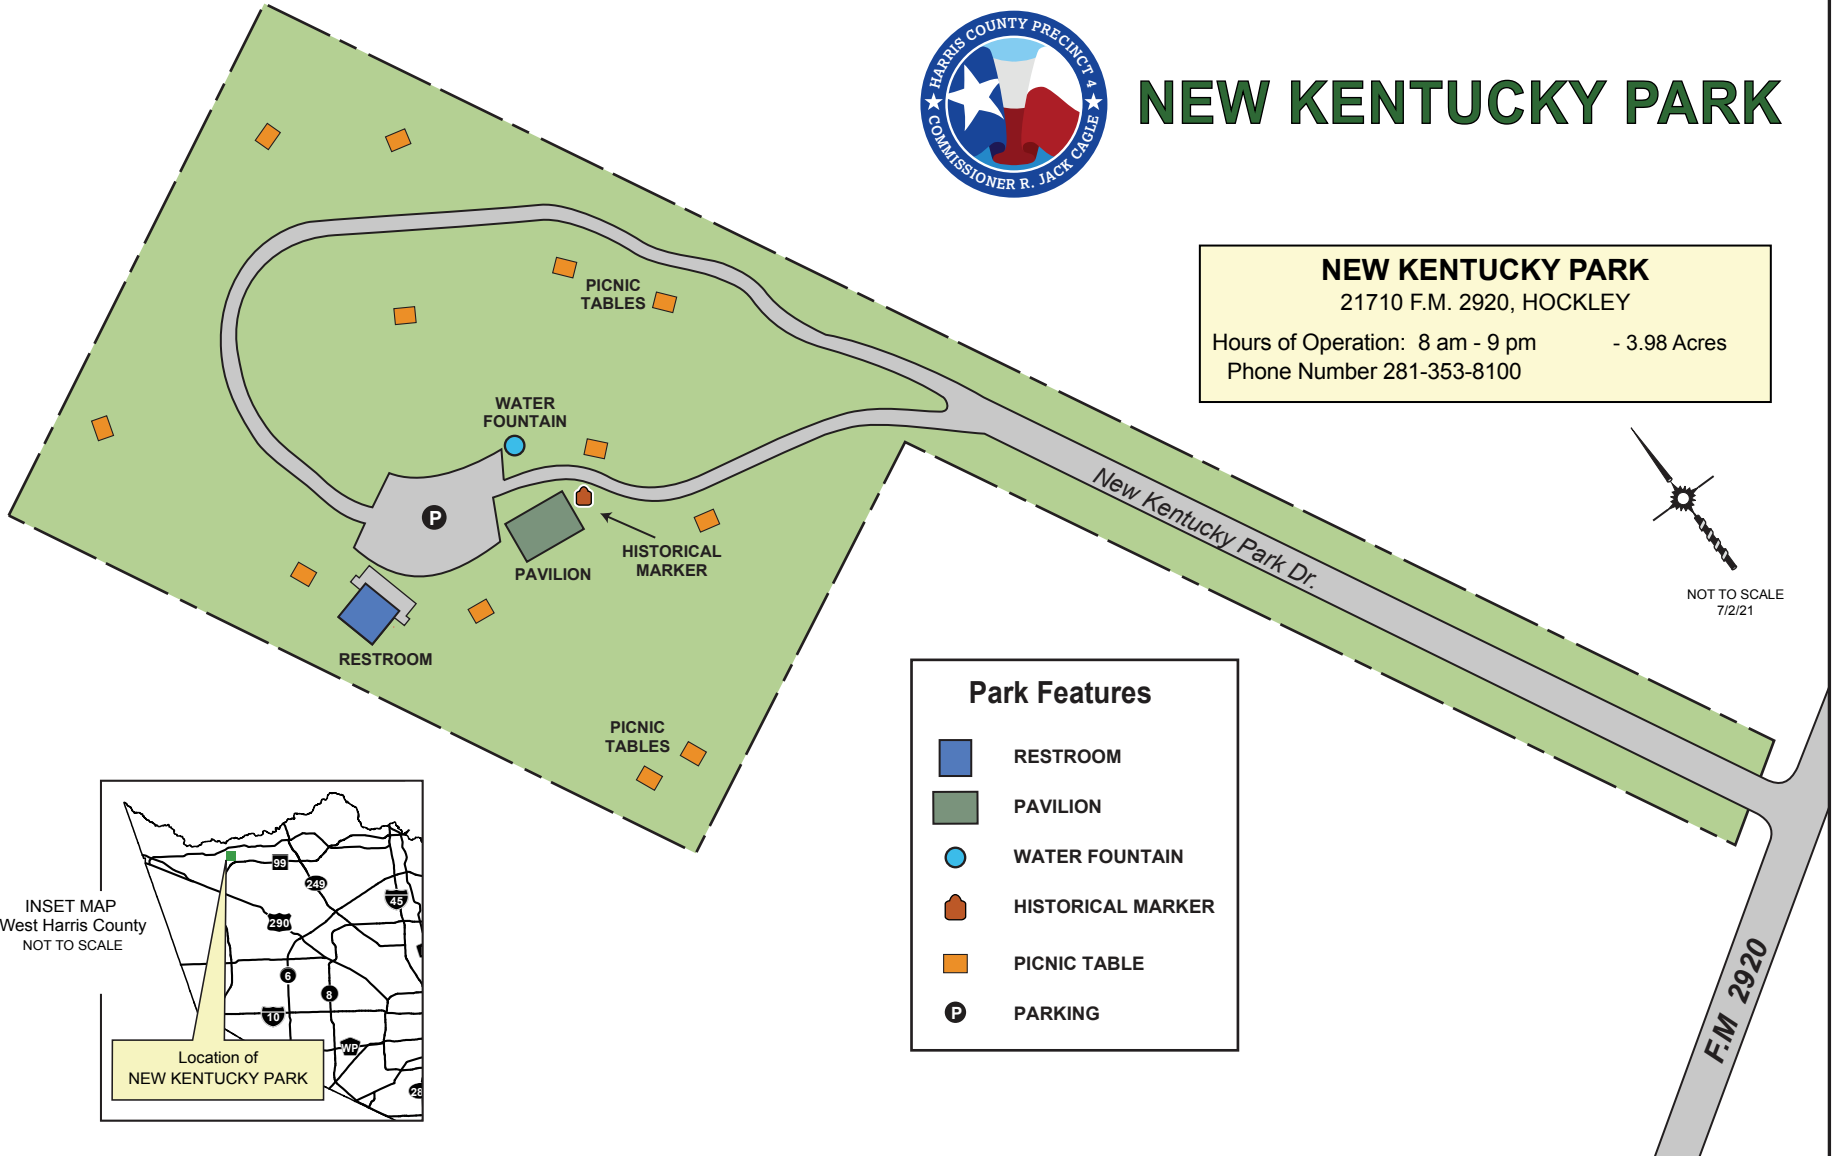

NEW KENTUCKY PARK

NEW KENTUCKY PARK

21710 F.M. 2920, HOCKLEY

Hours of Operation: 8 am - 9 pm

- 3.98 Acres

Phone Number 281-353-8100

NOT TO SCALE
7/2/21