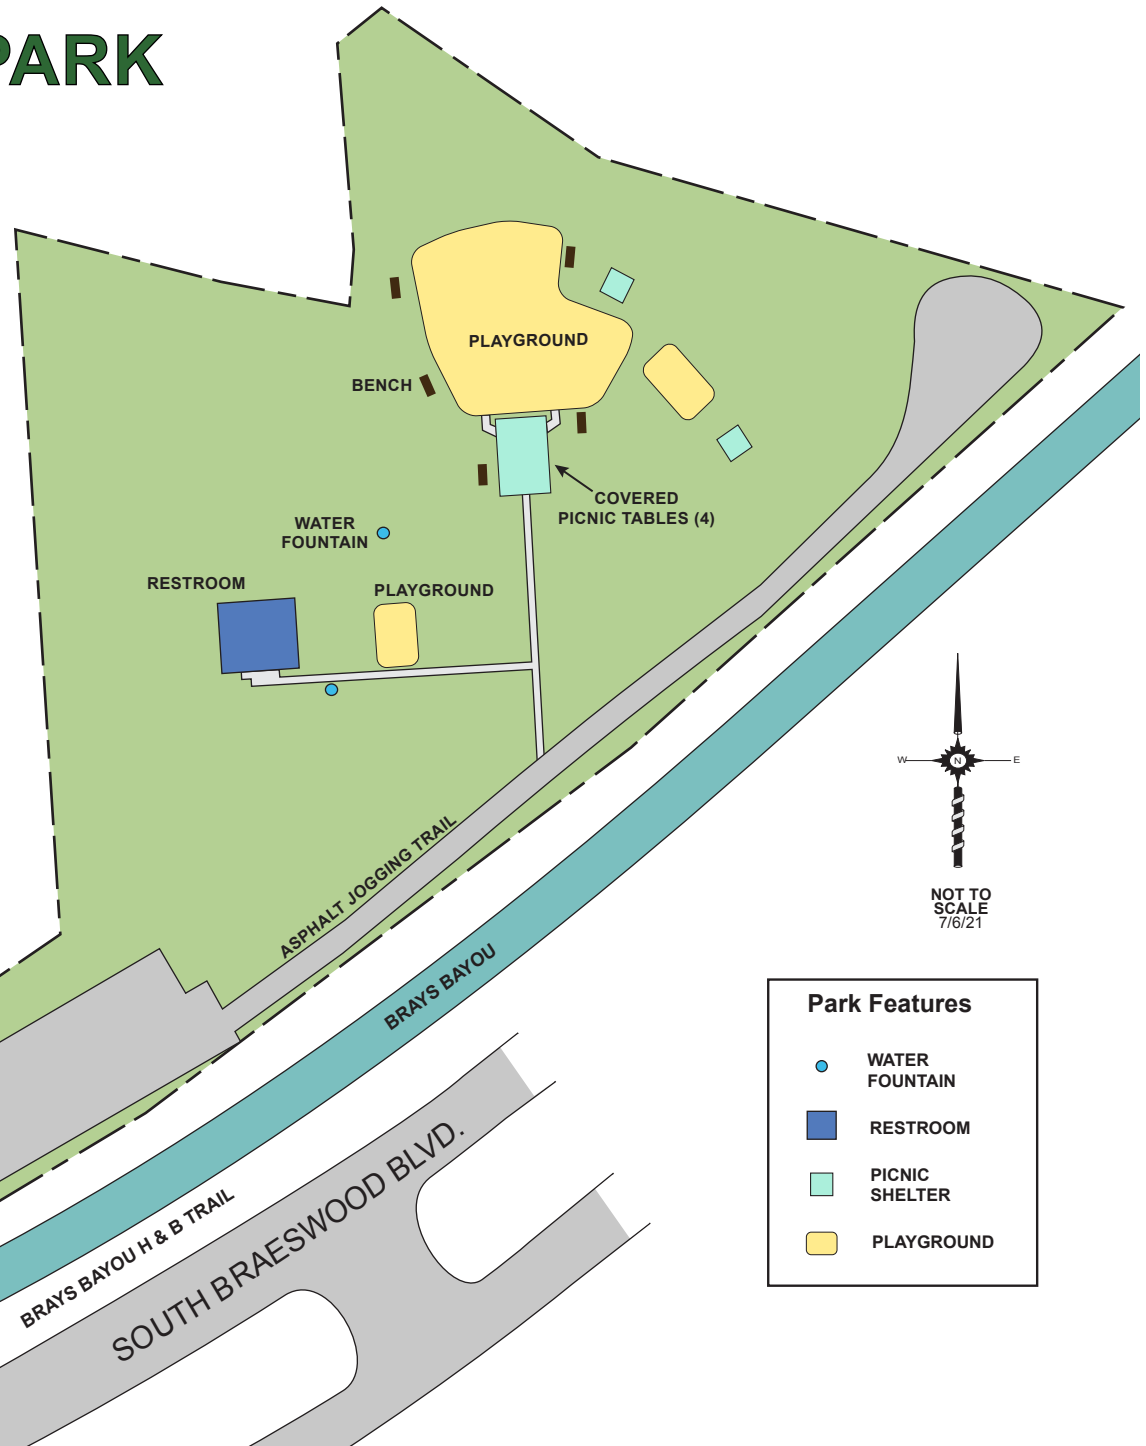

STEIN FAMILY PARK

STEIN FAMILY PARK

9601 Braes Bayou Dr., Houston

Hours of Operation: 7 am - Dusk - 4 Acres
Phone Number 281-353-8100 - 0.08 Mile Trail

INSET MAP
West Harris County
NOT TO SCALE

NOT TO SCALE
7/6/21

Park Features	
	WATER FOUNTAIN
	RESTROOM
	PICNIC SHELTER
	PLAYGROUND