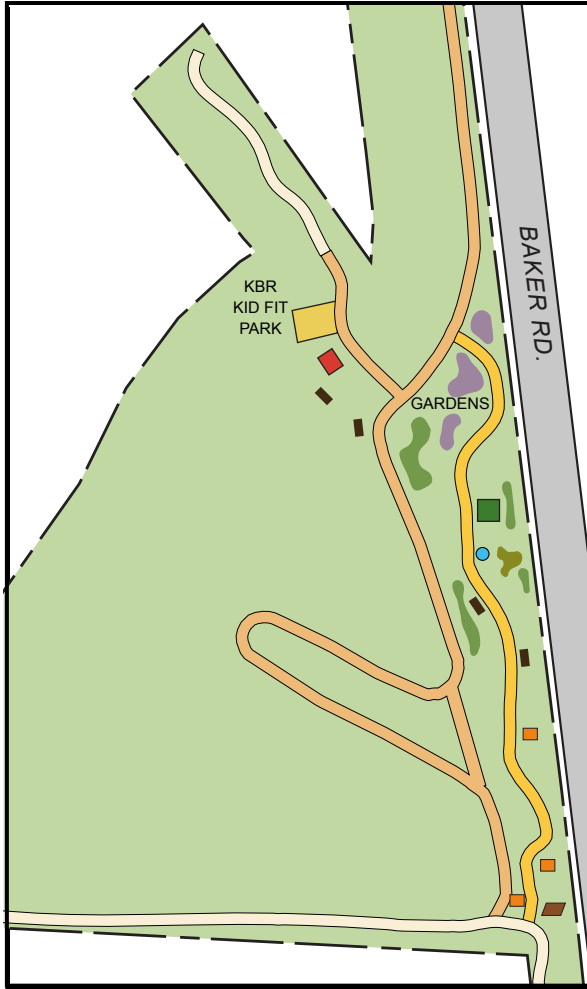

GARY & BONNIE TRIETSCH PARK and HIKE & BIKE TRAIL

Park Features

-  CONCRETE TRAIL
-  ASPHALT TRAIL
-  GRANITE TRAIL
-  WILDFLOWER GARDEN
-  WILD GRASS GARDEN
-  HUMMINGBIRD GARDEN
-  KBR KID FIT PARK
-  SHADE CANOPY
-  EXERCISE STATION
-  PICNIC TABLE
-  SWING BENCH
-  BENCH
-  WATER FOUNTAIN

INSET MAP

INSET MAP - West Harris County
NOT TO SCALE

GARY & BONNIE TRIETSCH PARK
 1600 Baker Rd., Houston
 Hours of Operation: 7 am - Dusk - 6 Acres
 Phone Number 281-353-8100 - 2.77 Miles of Trail

GREENWIND CHASE