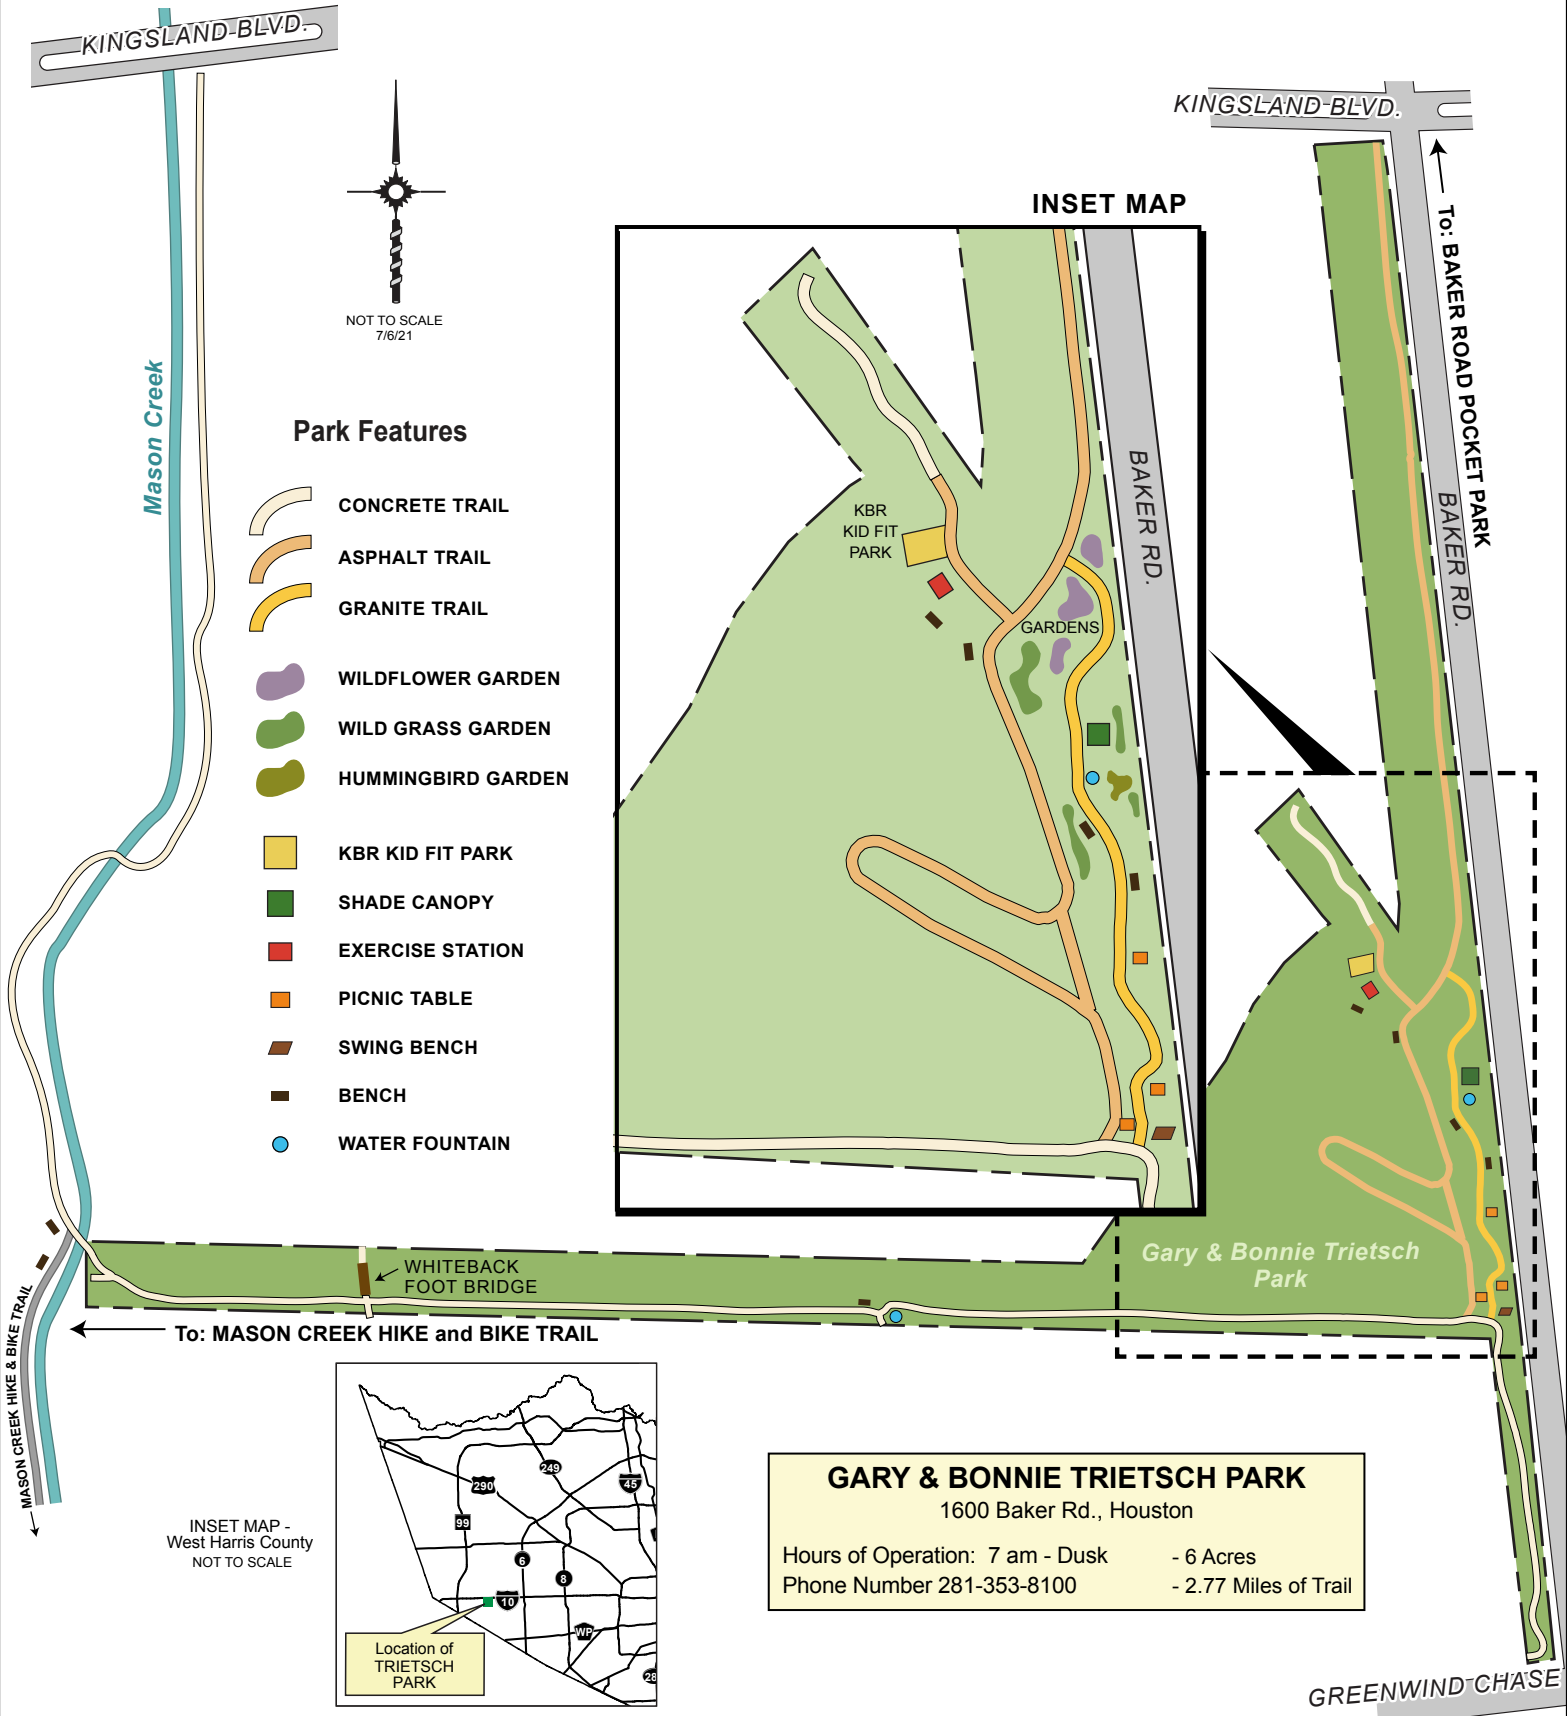

GARY & BONNIE TRIETSCH PARK and HIKE & BIKE TRAIL

Park Features

-  CONCRETE TRAIL
-  ASPHALT TRAIL
-  GRANITE TRAIL
-  WILDFLOWER GARDEN
-  WILD GRASS GARDEN
-  HUMMINGBIRD GARDEN
-  KBR KID FIT PARK
-  SHADE CANOPY
-  EXERCISE STATION
-  PICNIC TABLE
-  SWING BENCH
-  BENCH
-  WATER FOUNTAIN

INSET MAP

INSET MAP - West Harris County
NOT TO SCALE

GARY & BONNIE TRIETSCH PARK
 1600 Baker Rd., Houston
 Hours of Operation: 7 am - Dusk - 6 Acres
 Phone Number 281-353-8100 - 2.77 Miles of Trail

GREENWIND CHASE